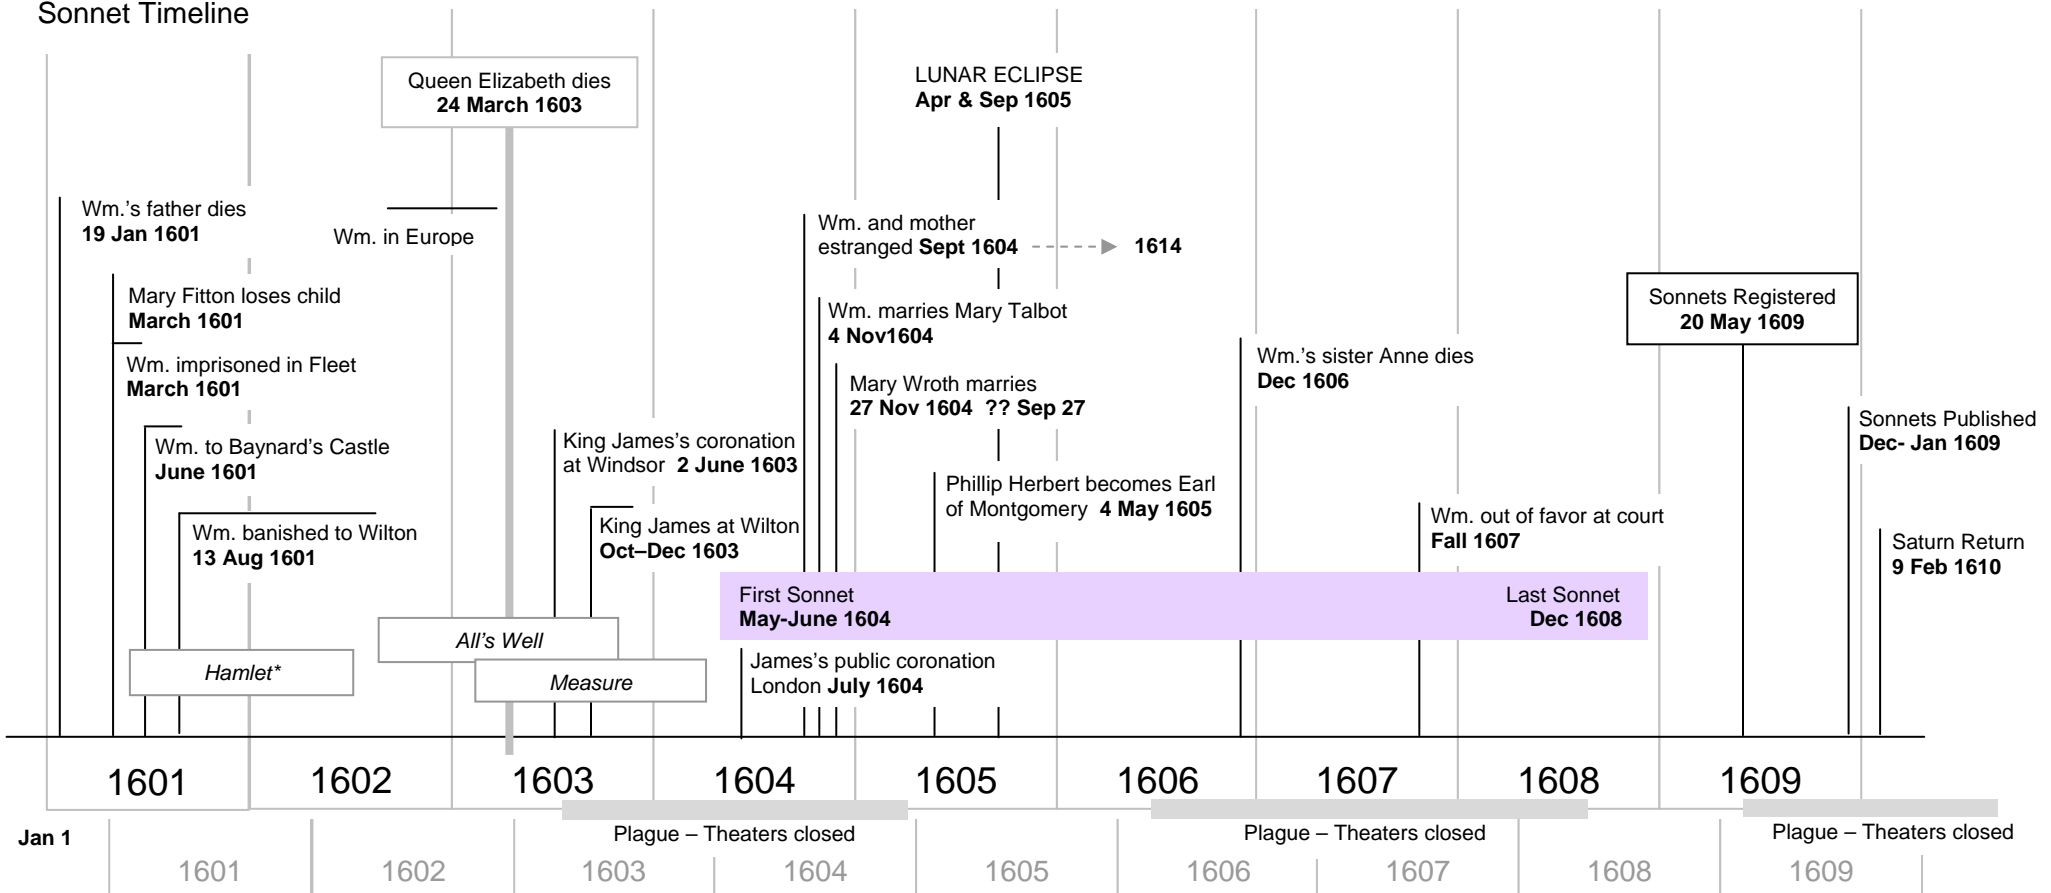

Sonnet Timeline

Mar 23

* *Hamlet* Registered 26 July 1602